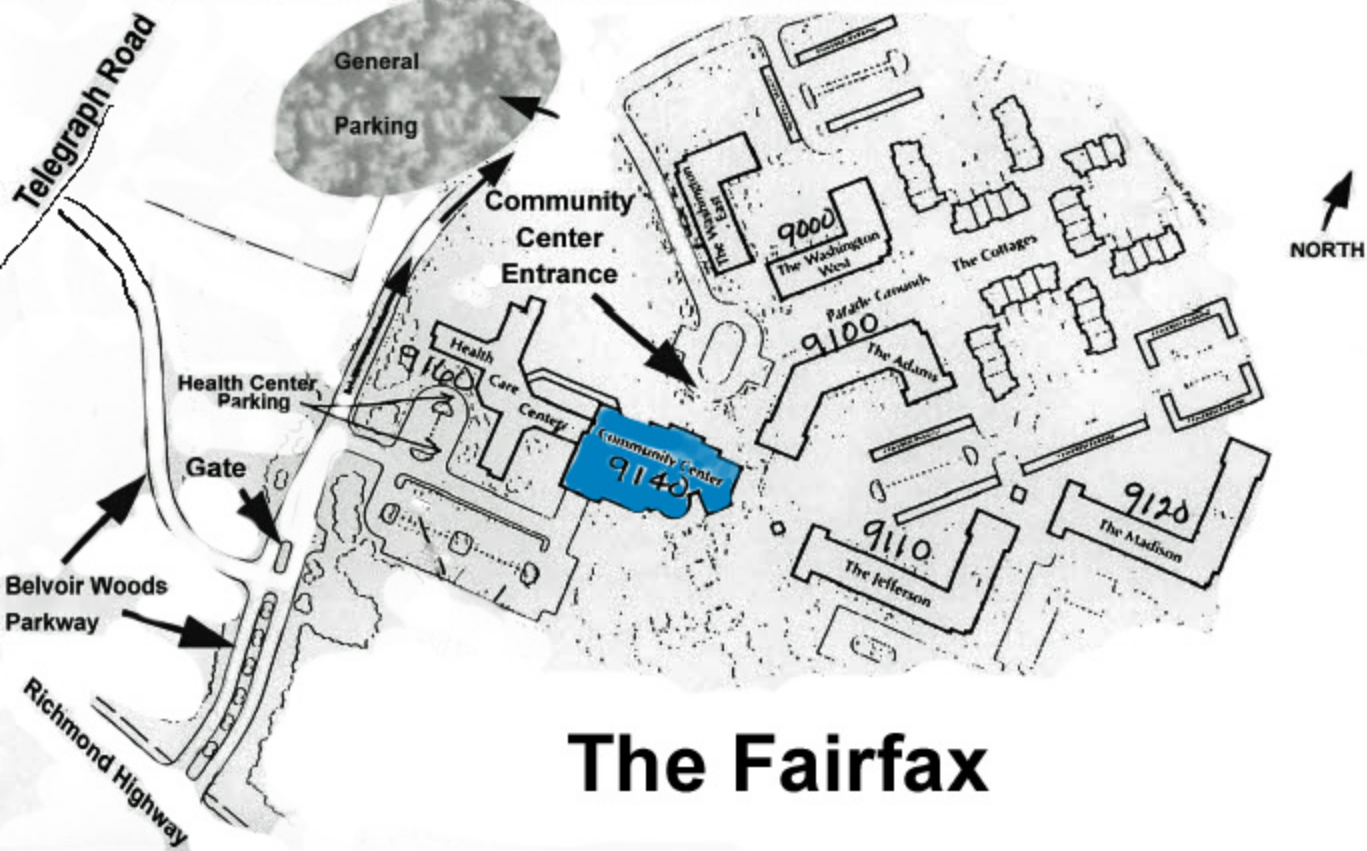

Take Richmond Hwy (Rt 1) about 1 mile south of Fairfax County Parkway. Turn right at The Fairfax sign. Enter and proceed to General Parking Lot on left. Walk to Community Center.

From Telegraph Road Proceed toward Richmond Hwy (Rt 1) and turn left at The Fairfax sign just before reaching Rt 1. Enter and take left and proceed to General Parking Lot.

Note: You can drop off spouse at the Community Center entrance and then park.

The Fairfax